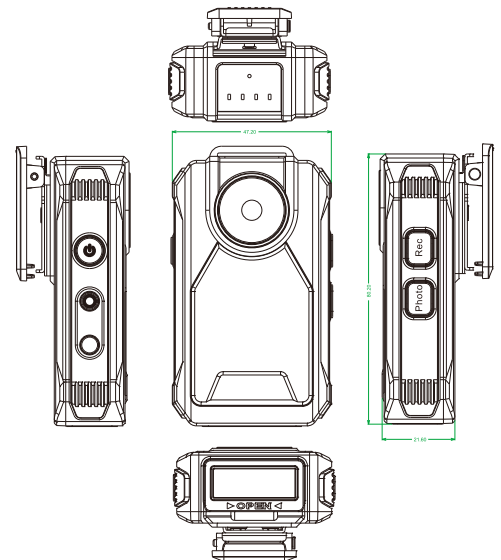

Product Sketch