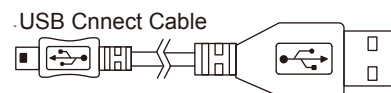

Standard Accessories

*Specifications are subject to change without prior notice.

CE/FCC Certification In Process